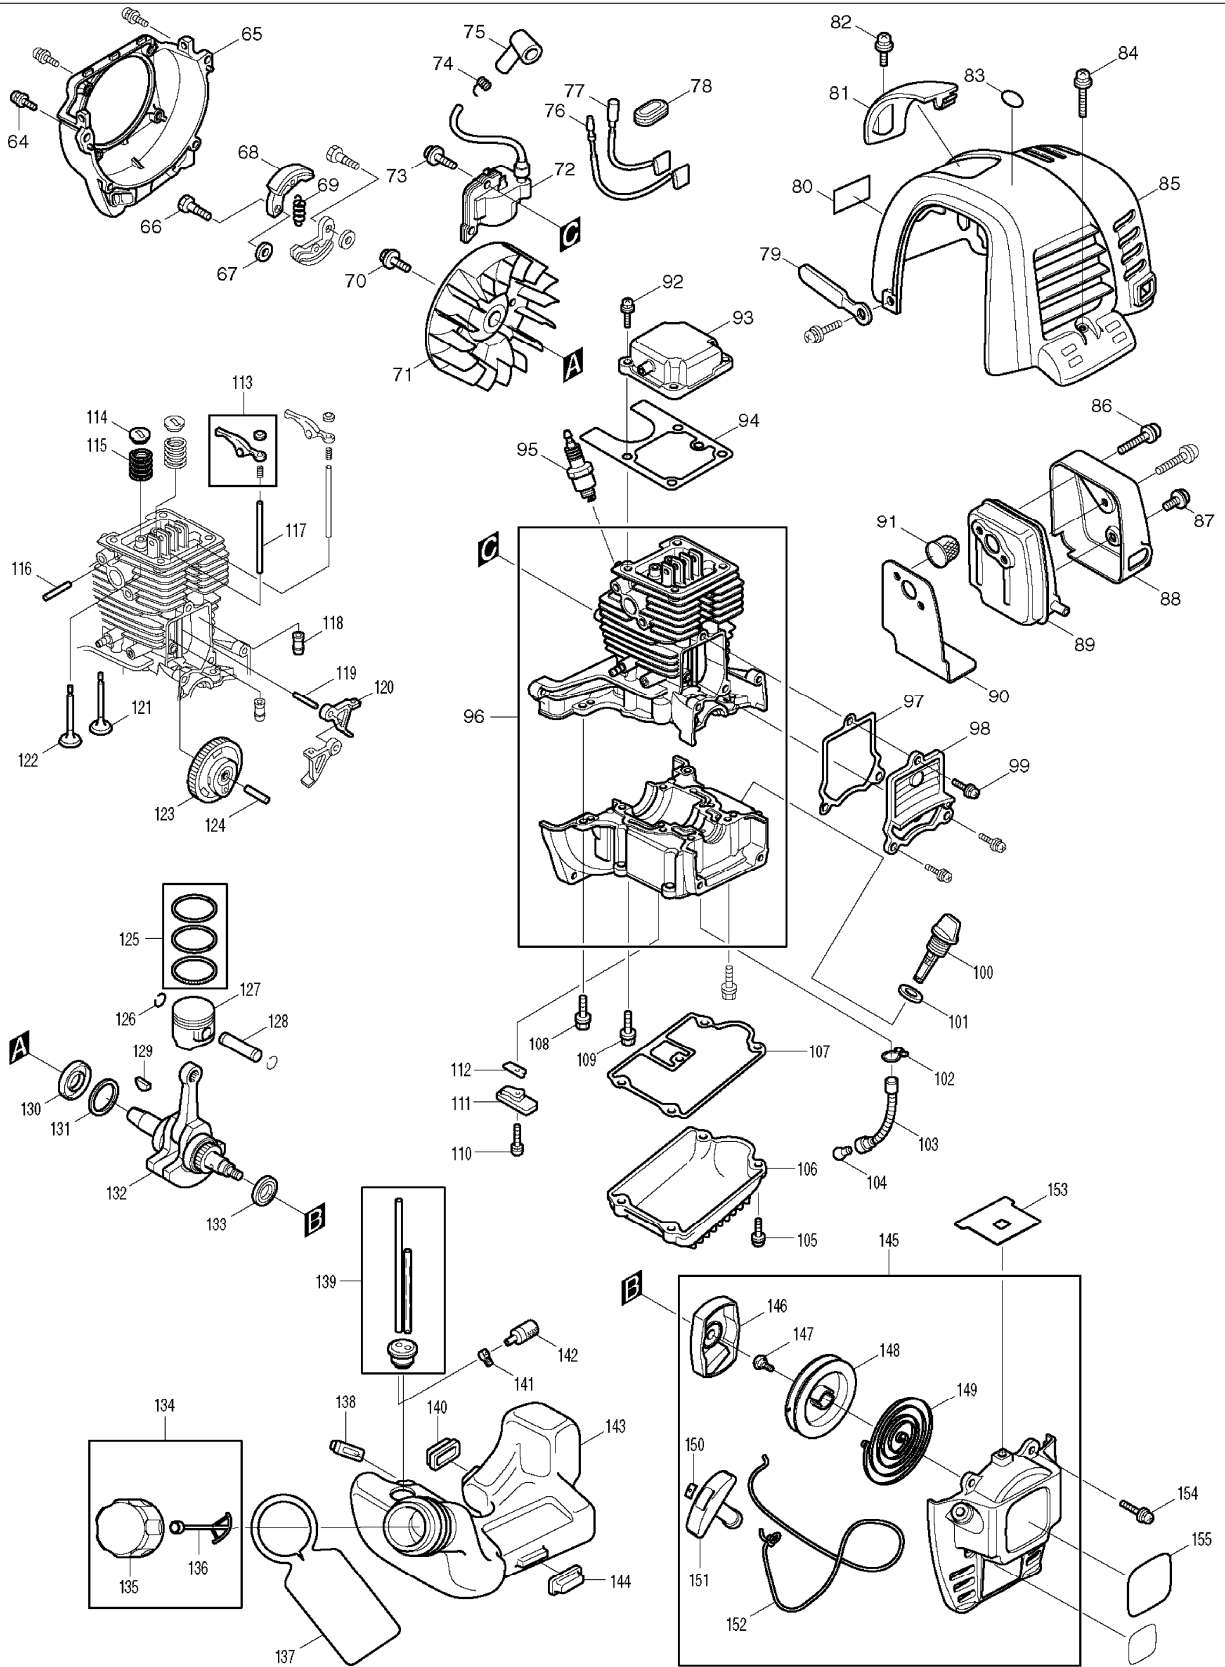

SERVICE DRAWING

MODEL NO. EBH340R